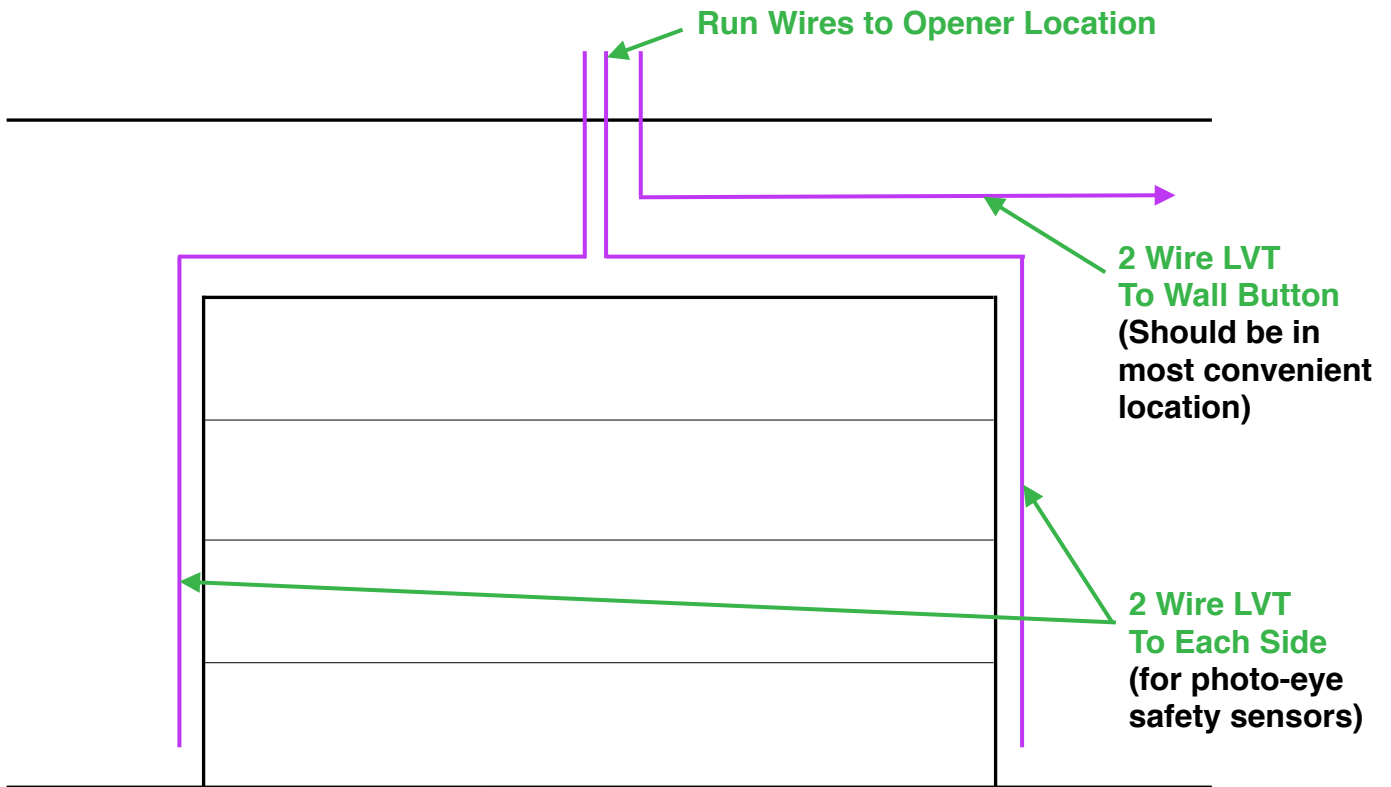

ADVANTAGE

GARAGE DOORS & OPENERS

GARAGE DOOR OPENER WIRING GUIDE

115V AC Plug
(Requires approx.
6 amps @ 115 VAC)

ATTENTION:
All work must comply with
applicable electrical code(s).

For Garage Doors and Garage Door Openers: Get the Advantage and Buy Online!