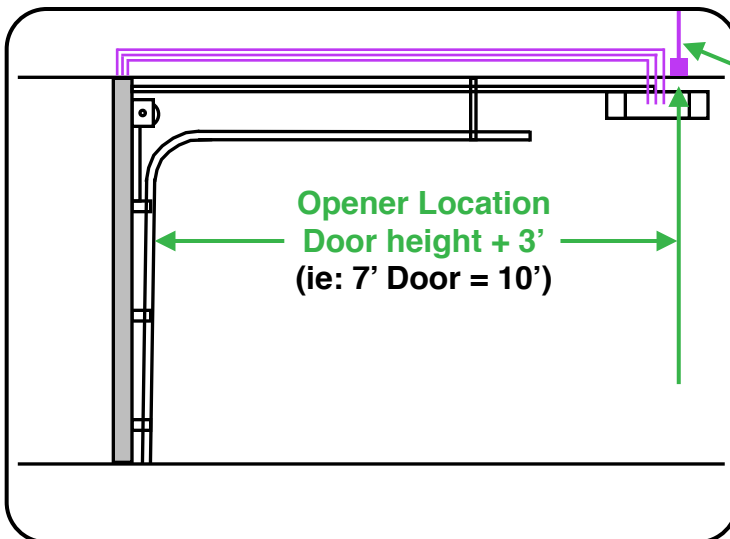

ADVANTAGE

GARAGE DOORS & OPENERS

GARAGE DOOR OPENER WIRING GUIDE

115V AC Plug
(Requires approx.
6 amps @ 115 VAC)

ATTENTION:
All work must comply with
applicable electrical code(s).

For Garage Doors and Garage Door Openers: Get the Advantage and Buy Online!